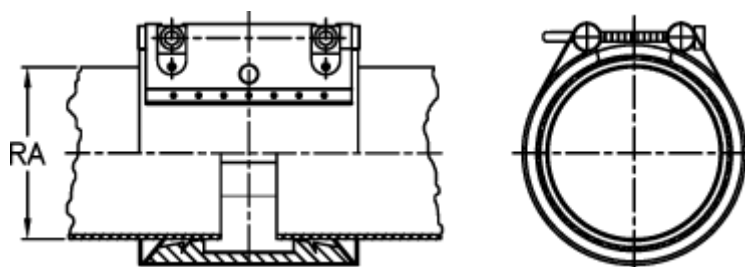

Article number: 025748100195

Description: Norma Connect pipe coupling
GRIP E W2 Ø=195,0 EPDM, 10 bar

Measures

Note = Kontakt os for yderligere informationer.

RA = 195